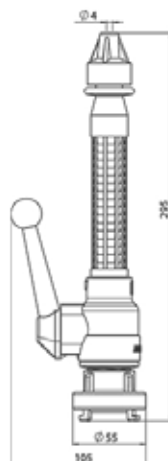

## BRANCH PIPES FI 25 - PLASTIC HOSE

### WITH COUPLINGS

Outlet	Nozzle outlet	Length (L)	Height (H)	Weight (kg)	ID-No.
Ø 4	Plastic nozzle outlet	295	100	0,41	121003

### WITHOUT COUPLINGS

Outlet	Nozzle outlet	Length (L)	Height (H)	Weight (kg)	ID-No.
Ø 4	Plastic nozzle outlet	295	100	0,34	121002
Ø 6	Plastic nozzle outlet	270	100	0,34	121018

### WITH CONNECTION DIRECTLY TO HOSE

Outlet	Nozzle outlet	Length (L)	Height (H)	Weight (kg)	ID-No.
Ø 4	Plastic nozzle outlet	305	100	0,37	121001