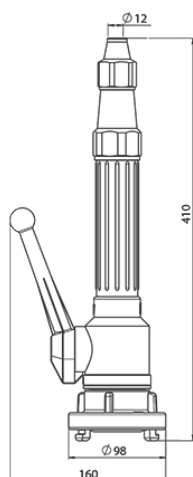

## BRANCH PIPES FI 52

### WITH COUPLINGS

Outlet	Hose	Nozzle outlet	Length (L)	Height (H)	Weight (kg)	Order number
Ø 12	AL hose with rubber-coated handle	Double	410	160	1,25	121005
Ø 12	AL hose with rubber-coated handle	Single	390	160	1,23	121006
Ø 12	AL hose with rubber-coated handle		410	98	1,00	121007
Ø 12	AL hose with rubber-coated handle	Jet-curtain	430/440	160	1,58	121013
Ø 9	Plastic hose	Plastic nozzle outlet	440	160	1,07	121020
Ø 12	Plastic hose	Plastic nozzle outlet	440	160	1,07	121015

### WITHOUT COUPLINGS

Outlet	Hose	Nozzle outlet	Length (L)	Height (H)	Weight (kg)	Order number
Ø 12	AL hose with rubber-coated handle	Double	410	160	1,25	121004
Ø 12	AL hose with rubber-coated handle	Single	390	160	1,00	121007
Ø 12	AL hose with rubber-coated handle		410	98	0,74	121016
Ø 12	AL hose with rubber-coated handle	Jet-curtain	430/440	160	1,32	121012
Ø 9	Plastic hose	Plastic nozzle outlet	440	160	0,83	121021
Ø 12	Plastic hose	Plastic nozzle outlet	440	160	0,83	121014