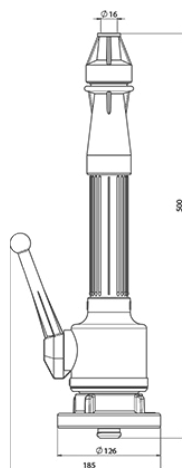

BRANCH PIPES FI 75 - ALU PVC-COATED HANDLE

WITH COUPLINGS

Outlet	Nozzle outlet	Length (L)	Height (H)	Weight (kg)	ID-No.
Ø 16	Double nozzle (gravity casting)	500	185	2,41	121009
Ø 16	Jet-curtain	495/505	185	2,59	121011

WITHOUT COUPLINGS

Outlet	Nozzle outlet	Length (L)	Height (H)	Weight (kg)	ID-No.
Ø 16	Double nozzle (gravity casting)	500	185	2,01	121008
Ø 16	Jet-curtain	495/505	185	2,19	121010