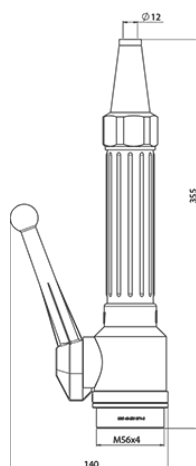

## BRANCH PIPES FI 45 - AL HOSE WITH RUBBER-COATED HANDLE

### WITH COUPLINGS

Outlet	Hose	Nozzle outlet	Length (L)	Height (H)	Weight (kg)	Order number
$\varnothing 12$	AL hose with rubber-coated handle	Single	355	140	0,95	121022
$\varnothing 12$	AL hose with rubber-coated handle	Double	375	140	1,09	121023
$\varnothing 12$	AL hose with rubber-coated handle	Jet-curtain	370/405	140	1,41	121026
$\varnothing 12$	Plastic hose	Plastic nozzle outlet	405	100	0,83	121024
$\varnothing 9$	Plastic hose	Plastic nozzle outlet	405	100	0,83	121025
$\varnothing 16$		Double	410	165	2,14	121027
$\varnothing 16$		Jet-curtain	462/472	165	2,30	121028