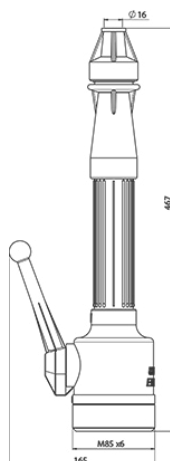

BRANCH PIPES FI 70

WITH COUPLINGS

Outlet	Hose	Nozzle outlet	Length (L)	Height (H)	Weight (kg)	ID-No.
Ø 12	ALU PVC-coated handle	Double	410	165	2,14	121027
Ø 12	ALU PVC-coated handle	Jet-curtain	462/472	165	2,30	121028